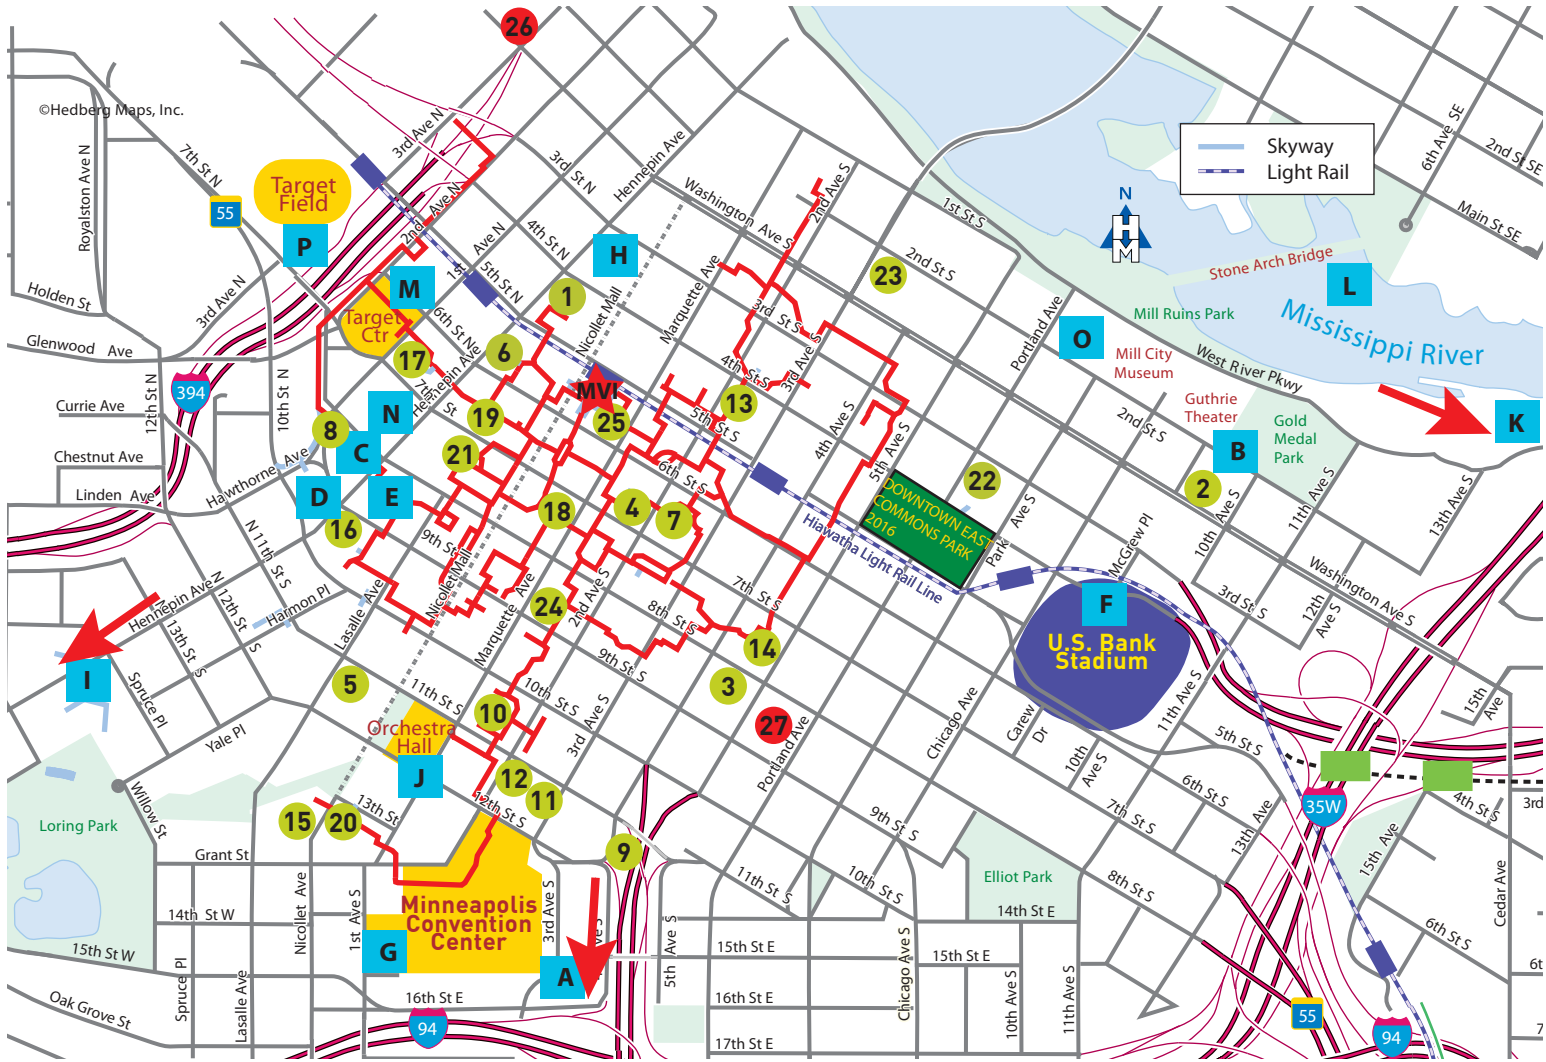

DOWNTOWN MINNEAPOLIS - HOTELS & POINTS OF INTEREST

HOTELS (Red=Newly Constructed Hotels)

1. AC Marriott (2016 New Construction - 244 Rooms)
2. aloft Minneapolis
3. Best Western Normandy Inn and Suites
4. Crowne Plaza Minneapolis - Northstar
5. DoubleTree Suites By Hilton Minneapolis
6. Embassy Suites (Newly Opened)
7. The Grand Hotel
8. Hampton Inn & Suites
9. Hilton Garden Inn
10. Hilton Minneapolis
11. Holiday Inn Express Hotel & Suites Downtown Minneapolis
12. Hotel Ivy
13. Hotel Minneapolis (The)
14. Hyatt Place Downtown
15. Hyatt Regency Minneapolis
16. LeMeridien Chambers Minneapolis
17. Loews Minneapolis Hotel
18. Marquette (The) (Windows on Minnesota)
19. Minneapolis Marriott City Center
20. Millennium Hotel Minneapolis
21. Radisson Blu Downtown
22. Radisson Red (Grand Opening Nov. 15, 2016 - 164 Rooms)
23. The Renaissance Minneapolis, The Depot
24. W Hotel - The Foshay
25. Westin Minneapolis (The)
26. Hewing Hotel (NOV 2016 New Construction - 124 Rooms)
27. Finnegan's Brewtel (Late 2017 New Construction - 148 Rooms)

POINTS OF INTEREST

- A. Children's Theatre/Mpls Institute of Arts
- B. Guthrie Theater
- C. Brave New Workshop
- D. Historic Orpheum Theatre
- E. Historic State Theatre
- F. U.S. Bank Stadium
- G. Minneapolis Convention Center
- H. Minneapolis Central Library
- I. Minneapolis Sculpture Garden/Walker Art Center
- J. Orchestra Hall
- K. Paradise Charter Cruises
- L. Stone Arch Bridge
- M. Target Center
- N. Pantages Theatre
- O. Mill City Museum
- P. Target Field

MVI = Minneapolis Visitor Information

LIGHT RAIL:

Blue Boxes = Blue Line Light Rail - Minneapolis/Airport/MOA
Green Boxes = Green Line Light Rail - St Paul
 Blue and Green run on the same track through downtown.